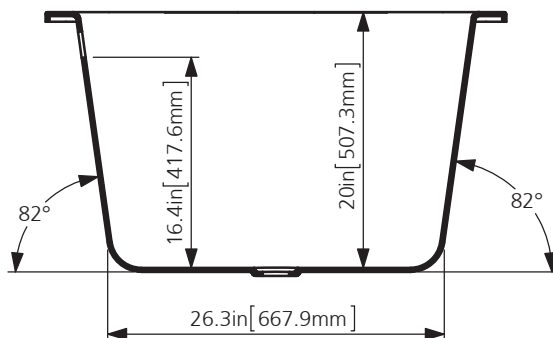

LEFROY BROOKS

1828 TROUTMAN STREET
RIDGWOOD NEW YORK NY 11385 USA
T: +1(718) 302 5292 F: +1(718) 302 4177

LW-7041

CHAPLIN CAST-IRON 6' BATH

DIMENSIONAL DATA SHEET

DATE: 4 April 2012

No:

----- INDICATES SLIP-RESISTANT AREA

DIMENSIONS IN INCHES & MILLIMETRES

WHILST EVERY EFFORT IS MADE TO ENSURE THE ACCURACY OF THESE DATA SHEETS THEY ARE SUBJECT TO CHANGE WITHOUT NOTICE AS PART OF THE COMPANY'S PRODUCT DEVELOPMENT PROCESS