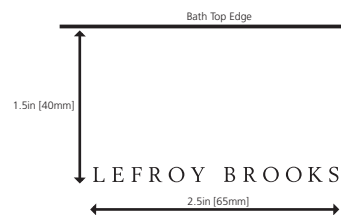

LEFROY BROOKS

1828 TROUTMAN STREET
RIDGWOOD NEW YORK NY 11385 USA
T: +1(718) 302 5292 F: +1(718) 302 4177

LW-7041

CHAPLIN CAST-IRON 6' BATH

DIMENSIONAL DATA SHEET

DATE: 4 April 2012

No:

----- INDICATES SLIP-RESISTANT AREA