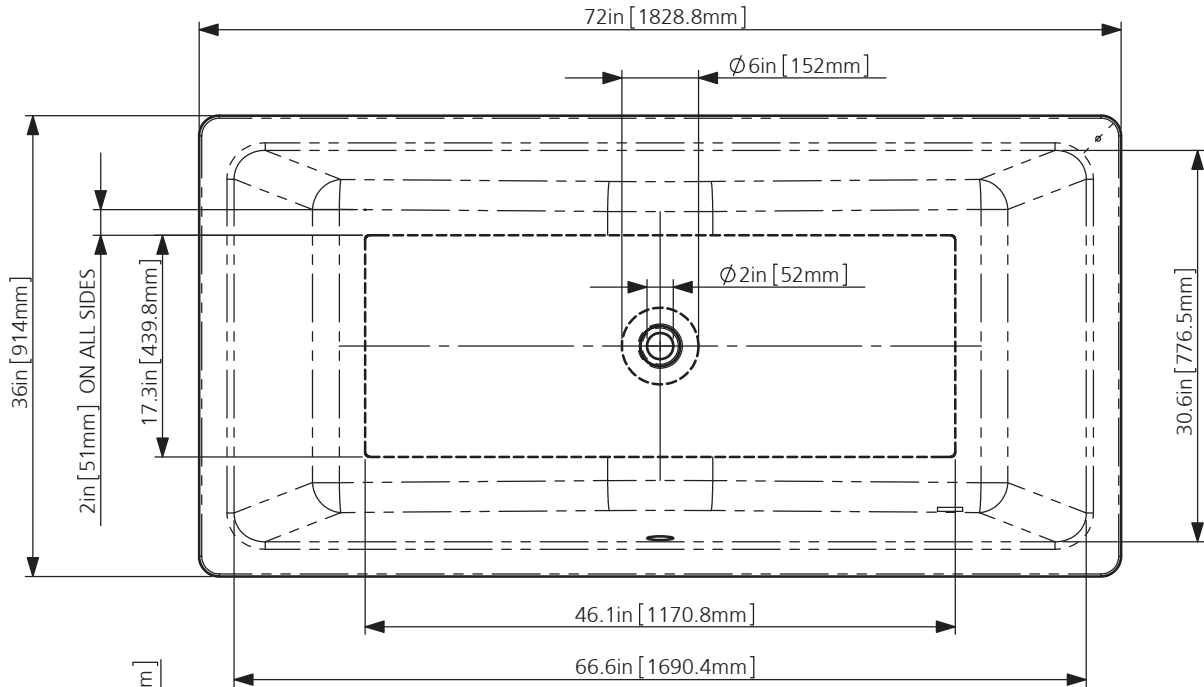

LEFROY BROOKS

1828 TROUTMAN STREET
RIDGWOOD NEW YORK NY 11385 USA
T: +1(718) 302 5292 F: +1(718) 302 4177

LW-7041

CHAPLIN CAST-IRON 6' BATH

DIMENSIONAL DATA SHEET

DATE: 4 April 2012

No:

----- INDICATES SLIP-RESISTANT AREA

DIMENSIONS IN INCHES & MILLIMETRES

WHILST EVERY EFFORT IS MADE TO ENSURE THE ACCURACY OF THESE DATA SHEETS THEY ARE SUBJECT TO CHANGE WITHOUT NOTICE AS PART OF THE COMPANY'S PRODUCT DEVELOPMENT PROCESS