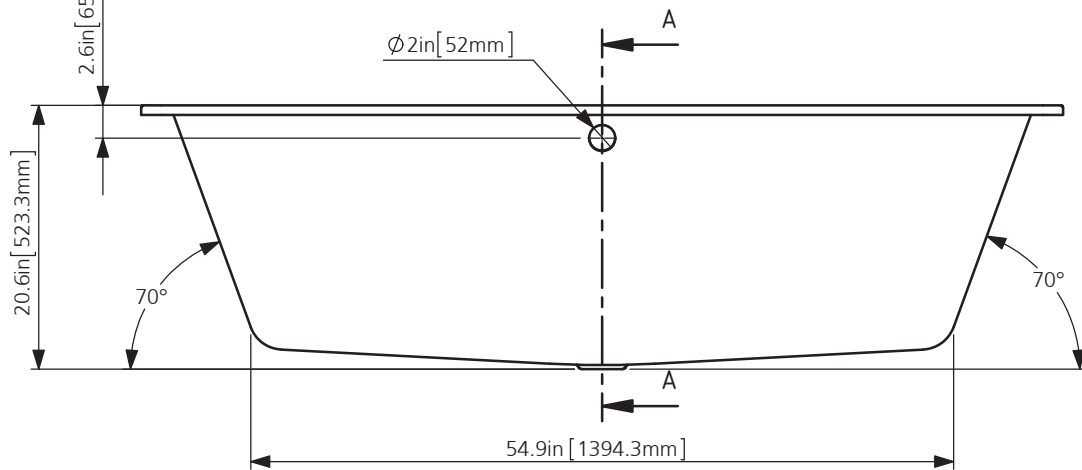

LEFROY BROOKS

1828 TROUTMAN STREET
RIDGWOOD NEW YORK NY 11385 USA
T: +1(718) 302 5292 F: +1(718) 302 4177

LW-7041

CHAPLIN CAST-IRON 6' BATH

DIMENSIONAL DATA SHEET

DATE: 4 April 2012

No:

----- INDICATES SLIP-RESISTANT AREA

DIMENSIONS IN INCHES & MILLIMETRES

WHILST EVERY EFFORT IS MADE TO ENSURE THE ACCURACY OF THESE DATA SHEETS THEY ARE SUBJECT TO CHANGE WITHOUT NOTICE AS PART OF THE COMPANY'S PRODUCT DEVELOPMENT PROCESS